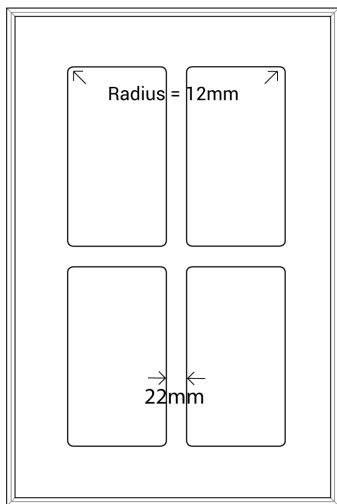

ROSEDALE

Bronze Series

Frame Only Door

Door
Min H = 50mm Min W = 50mm

Tall Door

Max door H = 2400mm

Lattice Door
4, 6, 8 or 10 lites

Edge Profile

Glass Door Profile

Drawer Bank
Min H = 50mm

Individual Drawers
Min H = 50mm